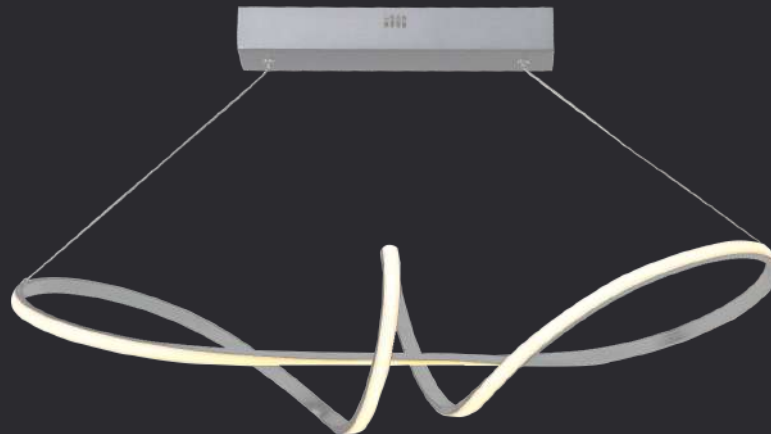

LED PENDANT SILVER

PRODUCT CODES: BL11809 / BL11810

PRODUCT SPECIFICATIONS:

WIDTH : 80CM
DEPTH: 30CM
HEIGHT: 40-110CM
WATTAGE: 1 X 22W LED INTEGRATED
COLOUR TEMPERATURE: 3000K / 4000K
LUMEN OUTPUT: 1760LMS
DIMMABLE: YES