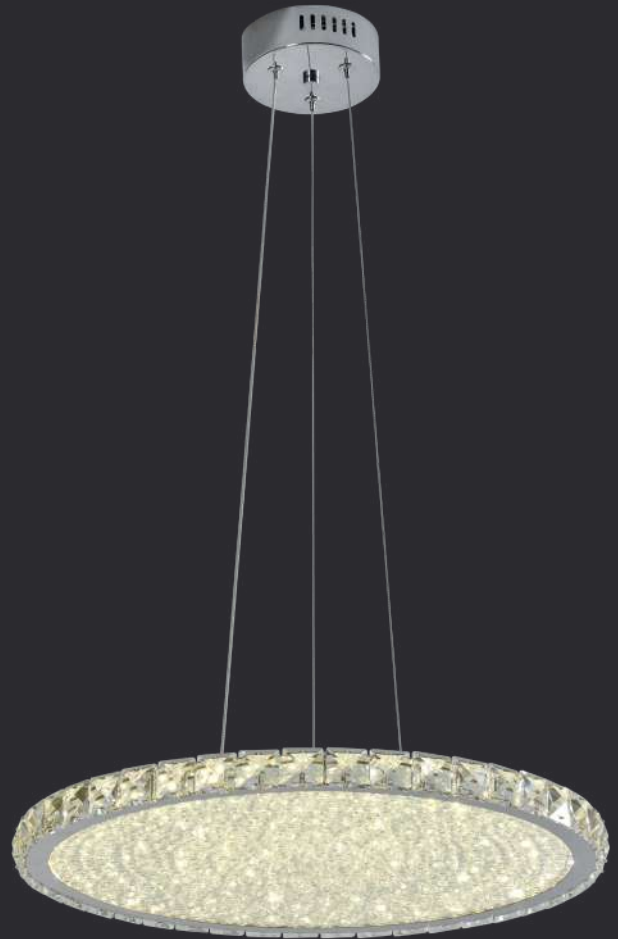

WALL LIGHT CIRCULAR

PRODUCT CODE: BL11211

PRODUCT SPECIFICATIONS:

WIDTH: 34 CM
DEPTH: 19 CM
HEIGHT: 17 CM
WATTAGE: 2 X 33W G9 MAXIMUM

SUITABLE FOR LED UPGRADE
THIS ITEM DOES NOT INCLUDE LAMPS

WALL LIGHT SQUARE

RANGE

AVA

SMALL LED PENDANT
PRODUCT CODE: BL13101

PRODUCT SPECIFICATIONS:

DIAMETER: 39CM
HEIGHT: 25-120CM
WATTAGE: 1 X 18W LED INTEGRATED
COLOUR TEMPERATURE: 3000K
LUMEN OUTPUT: 1260LMS
DIMMABLE: YES

LARGE LED PENDANT
PRODUCT CODE: BL13102

PRODUCT SPECIFICATIONS:

DIAMETER: 49CM
HEIGHT: 25-120CM
WATTAGE: 1 X 24W LED INTEGRATED
COLOUR TEMPERATURE: 3000K
LUMEN OUTPUT: 1680LMS
DIMMABLE: YES

LARGE GLASS PENDANT LIGHT

PRODUCT CODE: BL13503

PRODUCT SPECIFICATIONS:

DIAMETER: 44CM
HEIGHT: 75-140CM
WATTAGE: 1 X 40W E27 MAXIMUM
GLASS COLOUR: SMOKE

SUITABLE FOR LED UPGRADE
THIS ITEM DOES NOT INCLUDE LAMPS

SMALL GLASS PENDANT LIGHT

PRODUCT CODE: BL13501

PRODUCT SPECIFICATIONS: