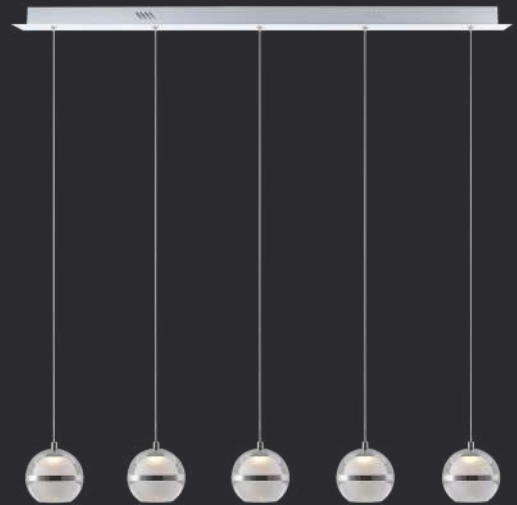

5 LIGHT LED BAR PENDANT

PRODUCT CODE: BL12105

PRODUCT SPECIFICATIONS:

WIDTH: 111CM
DEPTH: 12CM
HEIGHT: 25-200CM
WATTAGE: 5 X 6W REPLACEABLE LED
COLOUR TEMPERATURE: 3000K
LUMEN OUTPUT: 2100LMS
DIMMABLE: YES