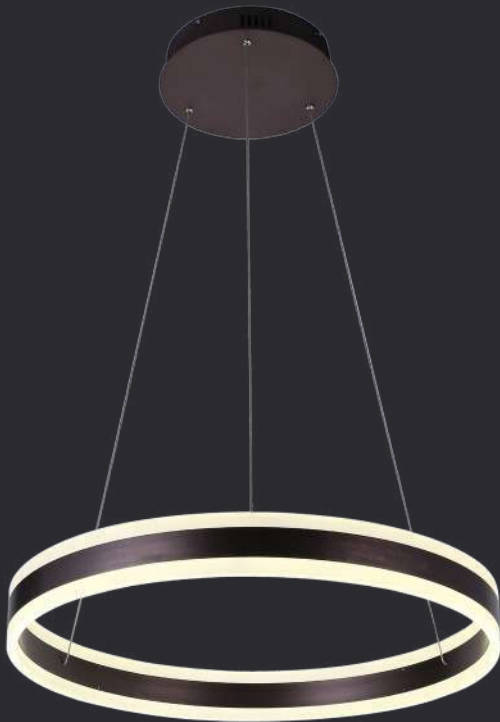

SINGLE LED PENDANT MOCHA

PRODUCT CODE: BL12502

.....

PRODUCT SPECIFICATIONS:

DIAMETER: 60CM
HEIGHT: 20-120CM
WATTAGE: 1 X 60W LED INTERGRATED
LUMEN OUTPUT: 4080LMS
DIMMABLE: YES

CCT 3000K→6000K REMOTE CONTROL