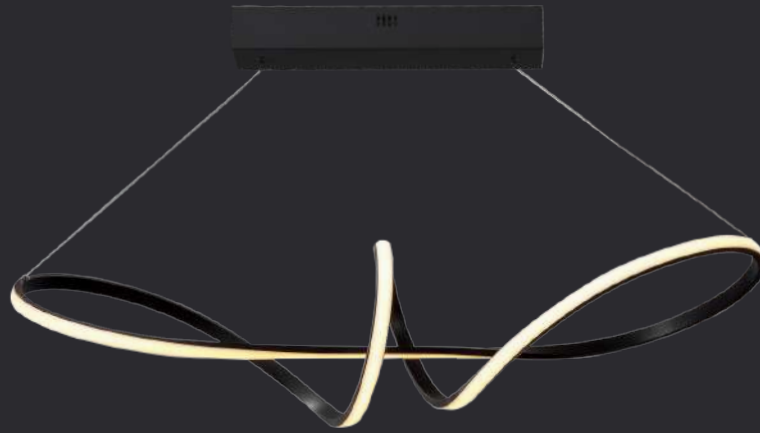

LED PENDANT BLACK

PRODUCT CODES: BL11807 / BL11808

PRODUCT SPECIFICATIONS:

WIDTH: 80CM
DEPTH: 30CM
HEIGHT: 40-110CM
WATTAGE: 1 X 22W LED INTEGRATED
COLOUR TEMPERATURE: 3000K / 4000K
LUMEN OUTPUT: 1760LMS
DIMMABLE: YES