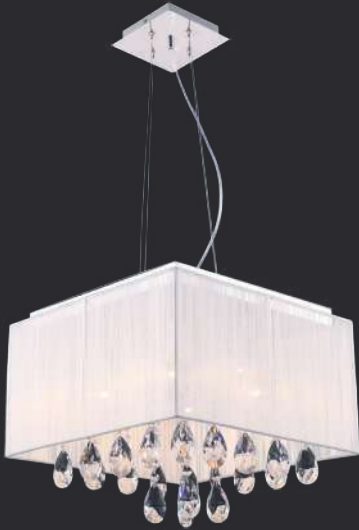

DIAMETER: 53.5CM
HEIGHT: 11.5CM
WATTAGE: 5 X 6W LED INTEGRATED
COLOUR TEMPERATURE: 4000K
LUMEN OUTPUT: 2400LMS
DIMMABLE: YES

4 LIGHT WHITE PENDANT / FLUSH
 PRODUCT CODE: BL11401

PRODUCT SPECIFICATIONS:

WIDTH: 40CM
 DEPTH: 40CM
 HEIGHT: 36CM-194CM
 WATTAGE: 4 X 40W E14 MAXIMUM