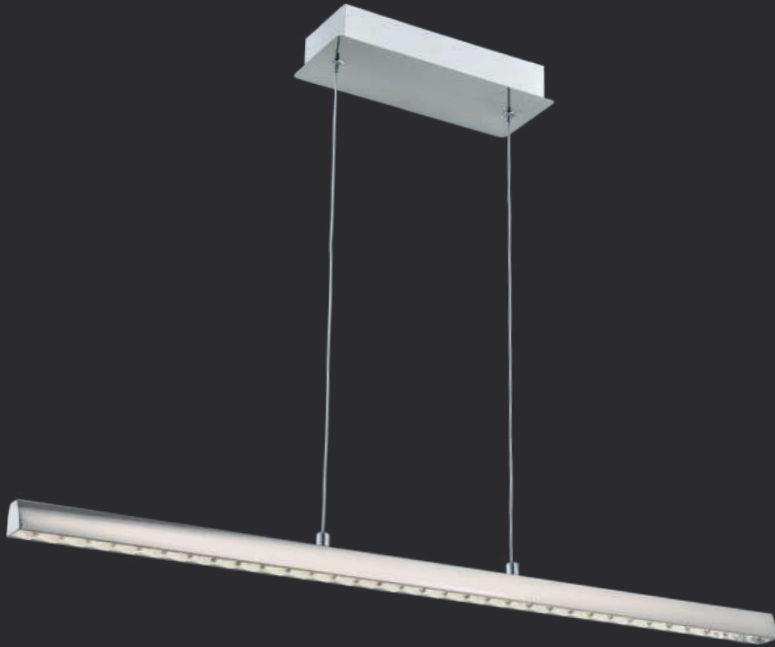

RANGE

NOVA

LED BAR PENDNAT

PRODUCT CODE: BL13602

PRODUCT SPECIFICATIONS:

WIDTH: 82CM
DEPTH: 11CM
HEIGHT: 25-120CM
WATTAGE: 1 X 16W LED INTEGRATED
COLOUR TEMPERATURE: 3000K
LUMEN OUTPUT: 1120LMS
DIMMABLE: NO

LED FLUSH

PRODUCT CODE: BL13601

PRODUCT SPECIFICATIONS:

WIDTH: 43CM
DEPTH: 43CM
HEIGHT: 10CM
WATTAGE: 4 X 7W LED INTEGRATED
COLOUR TEMPERATURE: 3000K
LUMEN OUTPUT: 1960LMS
DIMMABLE: YES