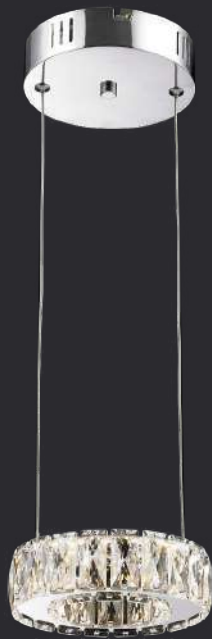

DIAMETER: 60CM / 40CM
HEIGHT: 20-120CM
WATTAGE: 1 X 96W LED INTEGRATED
LUMEN OUTPUT: 6680LMS
DIMMABLE: YES

CCT 3000K→6000K REMOTE CONTROL

RANGE

POLO

1 LIGHT LED PENDANT

PRODUCT CODE: BL10404

PRODUCT SPECIFICATIONS: