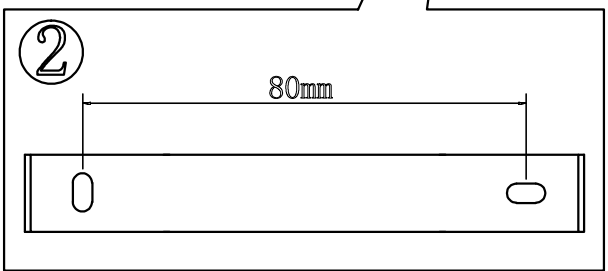

BRAVO LIGHTING BL11813

2

3

2

80mm

1

ON

OFF