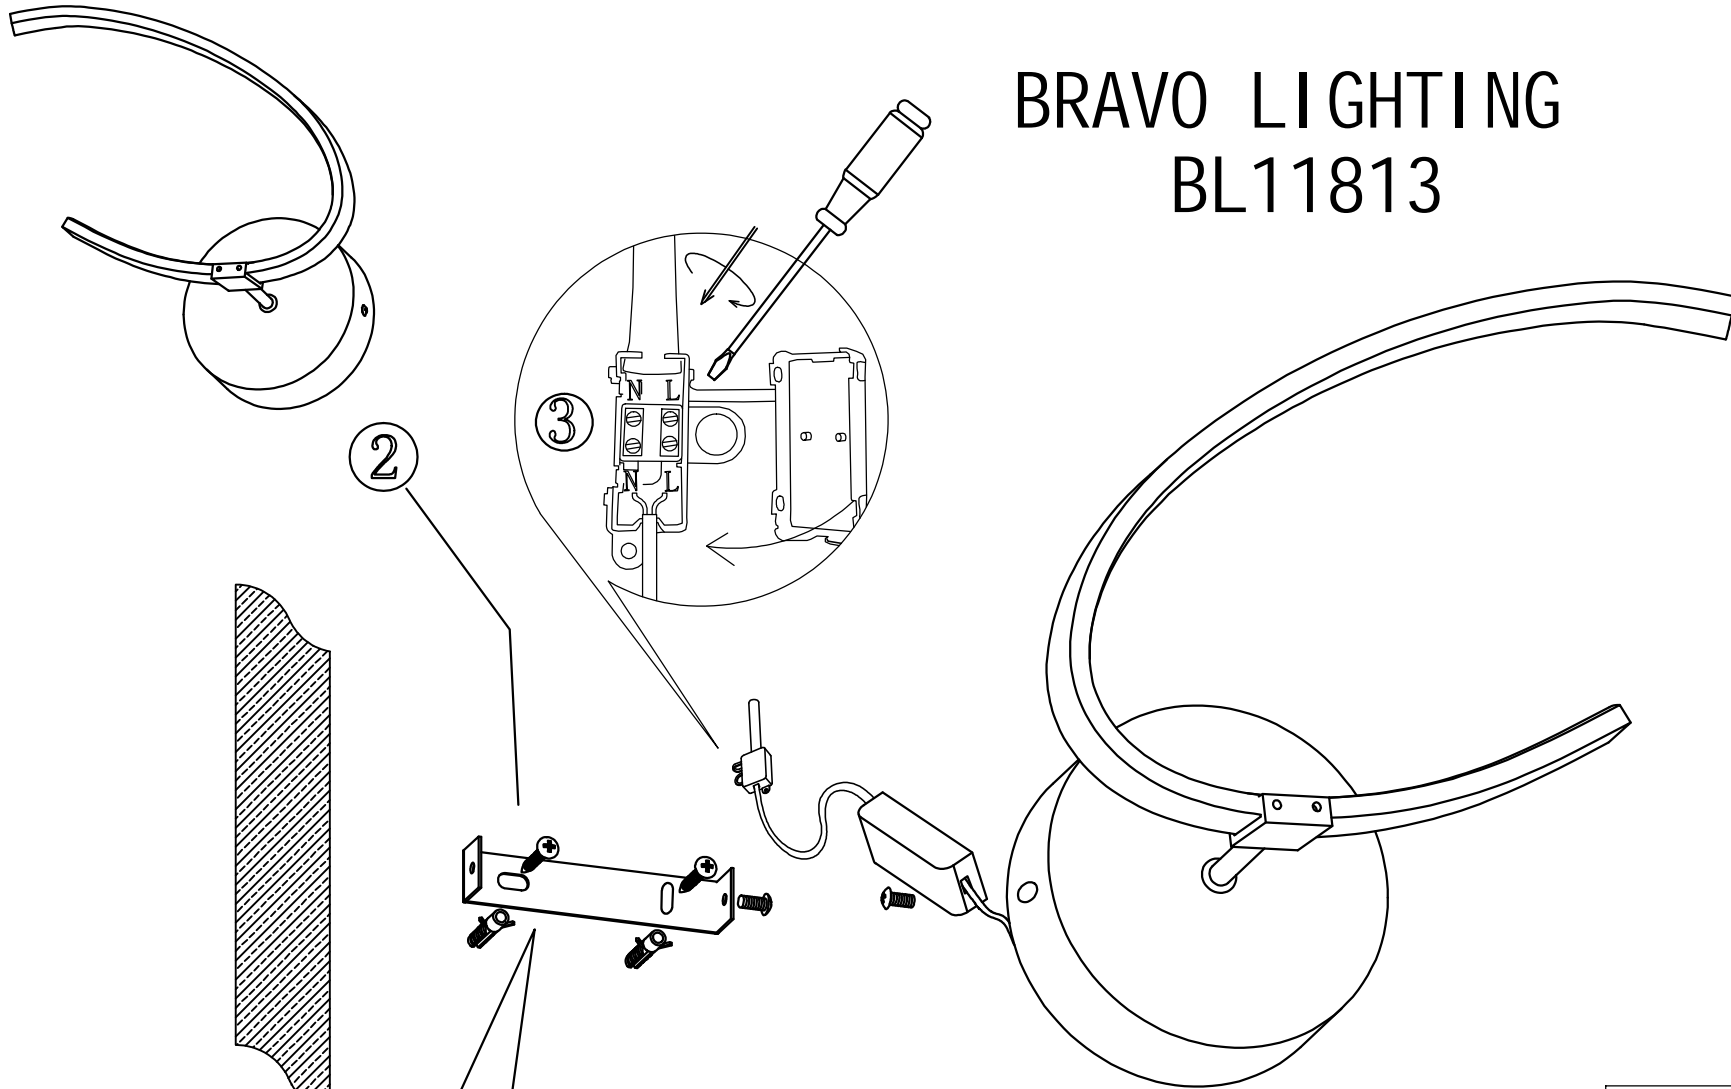

BRAVO LIGHTING BL11813

2

3

2

80mm

1

ON

OFF