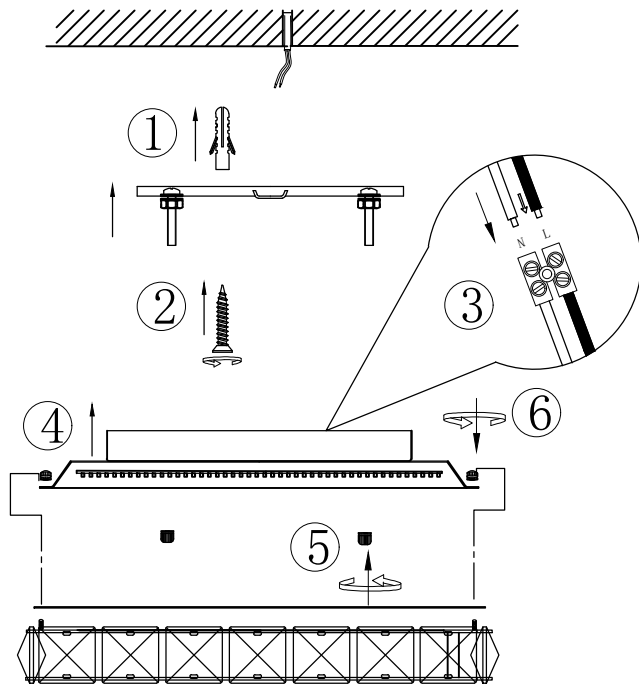

INSTRUCTIONS

NOTE:

- 1: This lamp can be used indoor only.
- 2: Power off before installation.

REF: BL11306