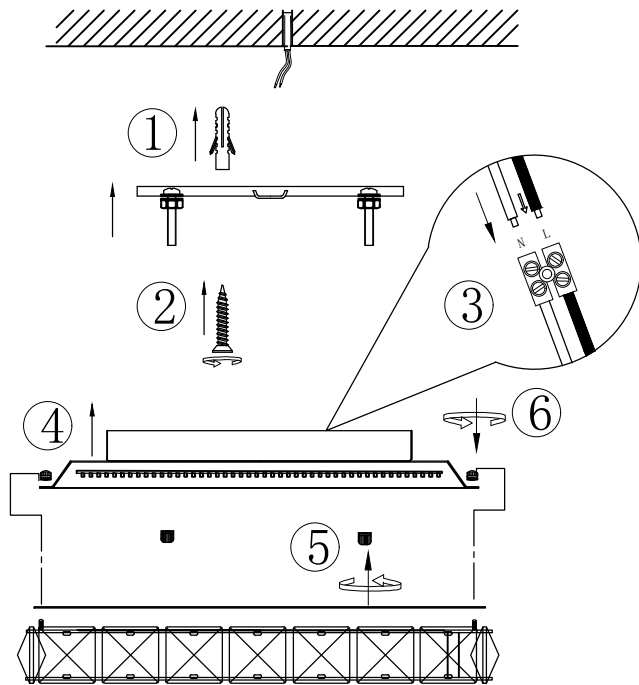

INSTRUCTIONS

NOTE:

- 1: This lamp can be used indoor only.
- 2: Power off before installation.

REF: BL11305