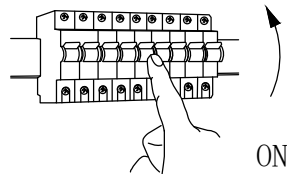

INSTRUCTIONS

NOTE:

- 1: This lamp can be used indoor only.
- 2: Power off before installation.

REF: BL11305