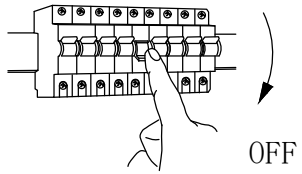

INSTRUCTIONS

NOTE:

- 1: This lamp can be used indoor only.
- 2: Power off before installation.

REF: BL11305