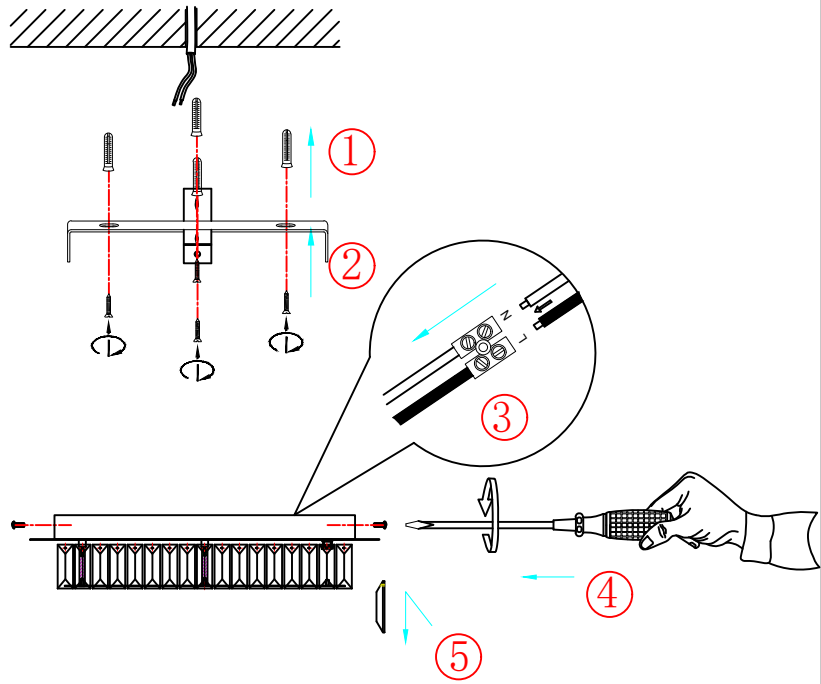

INSTRUCTIONS

NOTE:
1: This lamp can be used indoor only.
2: Power off before installation.

REF: BL10802