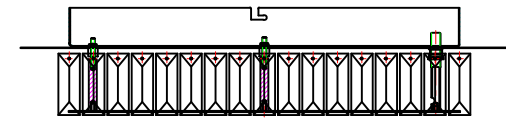

INSTRUCTIONS

NOTE:
1: This lamp can be used indoor only.
2: Power off before installation.

REF: BL10802