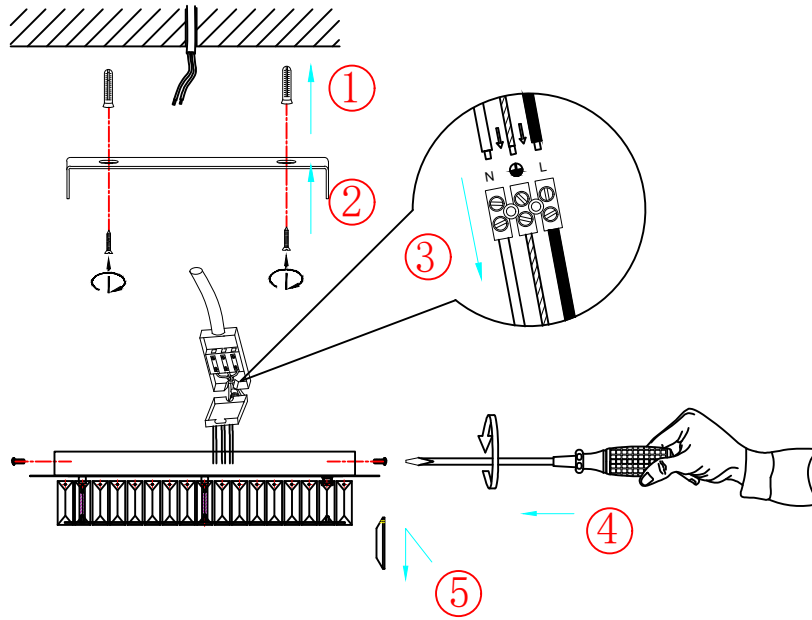

INSTRUCTIONS

NOTE:

- 1: This lamp can be used indoor only.
- 2: Power off before installation.

REF: BL10801