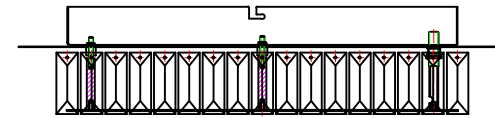

INSTRUCTIONS

NOTE:

- 1: This lamp can be used indoor only.
- 2: Power off before installation.

REF: BL10801