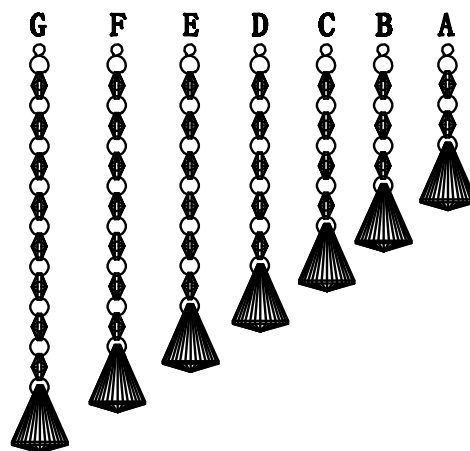

1

2

3

4

5

6

A	38PCS
B	32PCS
C	26PCS
D	18PCS
E	12PCS
F	6PCS
G	1PCS

NOTE:

1: This lighting only can be used indoor .
 2: Do not switch on before Assembling.
 3: If you want change bulb, please switch off, and after the bulb is cold.

REF: BL10605G