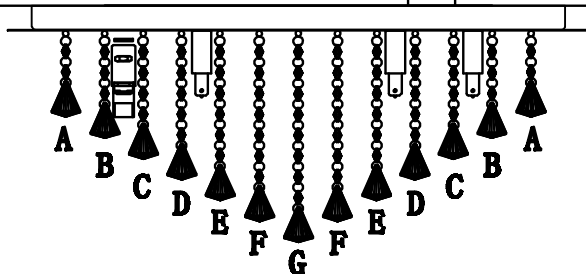

1

2

3

4

5

6

A	38PCS
B	32PCS
C	26PCS
D	18PCS
E	12PCS
F	6PCS
G	1PCS

NOTE:

1: This lighting only can be used indoor .
 2: Do not switch on before Assembling.
 3: If you want change bulb, please switch off, and after the bulb is cold.

REF: BL10605G