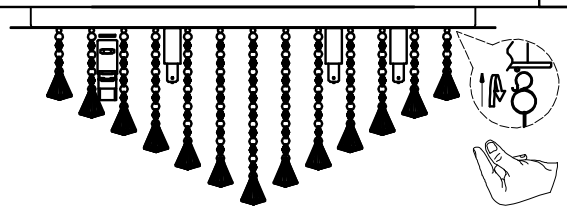

1

2

3

4

5

6

A	38PCS
B	32PCS
C	26PCS
D	18PCS
E	12PCS
F	6PCS
G	1PCS

NOTE:

1: This lighting only can be used indoor .
 2: Do not switch on before Assembling.
 3: If you want change bulb, please switch off, and after the bulb is cold.

REF: BL10605G