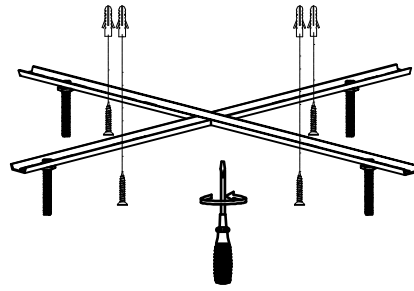

1

2

3

4

5

6

A	38PCS
B	32PCS
C	26PCS
D	18PCS
E	12PCS
F	6PCS
G	1PCS

NOTE:

1: This lighting only can be used indoor .
 2: Do not switch on before Assembling.
 3: If you want change bulb, please switch off, and after the bulb is cold.

REF: BL10605G