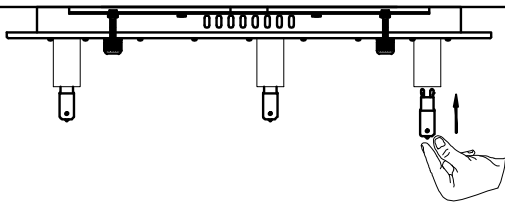

1

2

3

4

5

6

A	38PCS
B	32PCS
C	26PCS
D	18PCS
E	12PCS
F	6PCS
G	1PCS

NOTE:

1: This lighting only can be used indoor .
2: Do not switch on before Assembling.
3: If you want change bulb, please switch off, and after the bulb is cold.

REF: BL10605G