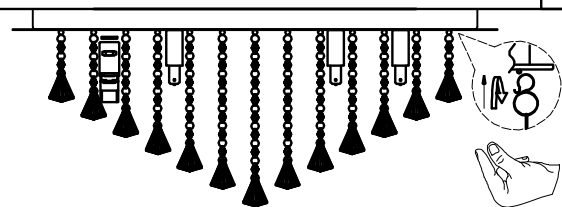

1

2

3

4

5

6

A	38PCS
B	32PCS
C	26PCS
D	18PCS
E	12PCS
F	6PCS
G	1PCS

NOTE:

1: This lighting only can be used indoor .
 2: Do not switch on before Assembling.
 3: If you want change bulb, please switch off, and after the bulb is cold.

REF: BL10605