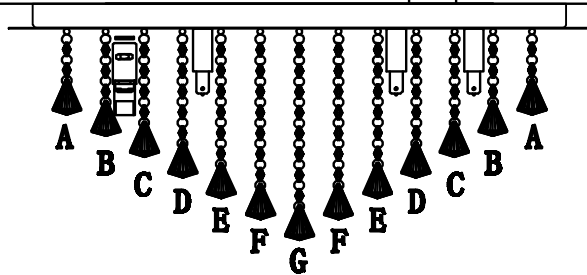

1

2

3

4

5

6

A	38PCS
B	32PCS
C	26PCS
D	18PCS
E	12PCS
F	6PCS
G	1PCS

NOTE:

1: This lighting only can be used indoor .
 2: Do not switch on before Assembling.
 3: If you want change bulb, please switch off, and after the bulb is cold.

REF: BL10605