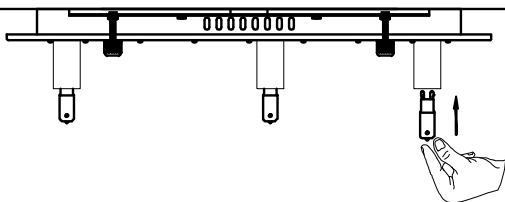

1

2

3

4

5

6

A	38PCS
B	32PCS
C	26PCS
D	18PCS
E	12PCS
F	6PCS
G	1PCS

NOTE:

1: This lighting only can be used indoor .
 2: Do not switch on before Assembling.
 3: If you want change bulb, please switch off, and after the bulb is cold.

REF: BL10605