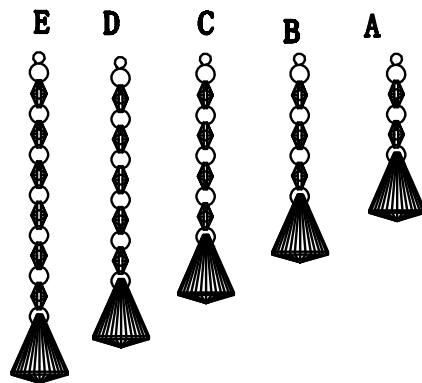

1

2

3

4

5

6

A	26PCS
B	18PCS
C	12PCS
D	6PCS
E	1PCS

NOTE:

1: This lighting only can be used indoor .
 2: Do not switch on before Assembling.
 3: If you want change bulb, please switch off, and after the bulb is cold.

REF: BL10603G