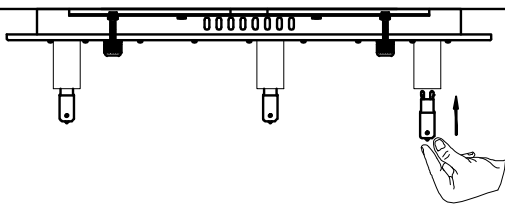

1

2

3

4

5

6

A	26PCS
B	18PCS
C	12PCS
D	6PCS
E	1PCS

NOTE:

1: This lighting only can be used indoor .
2: Do not switch on before Assembling.
3: If you want change bulb, please switch off, and after the bulb is cold.

REF: BL10603G