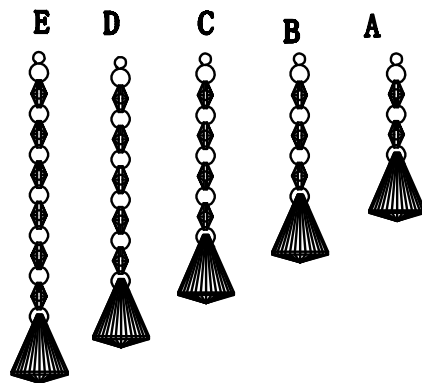

1

2

3

4

5

6

A	26PCS
B	18PCS
C	12PCS
D	6PCS
E	1PCS

NOTE:

1: This lighting only can be used indoor .
 2: Do not switch on before Assembling.
 3: If you want change bulb, please switch off, and after the bulb is cold.

REF: BL10603