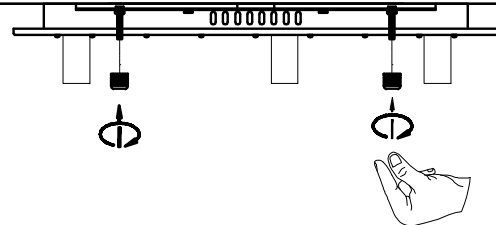

1

2

3

4

5

6

A	19PCS
B	12PCS
C	6PCS
D	1PCS

NOTE:

1:This lighting only can be used indoor .
2:Do not switch on before Assembling.
3:If you want change bulb,please switch off,and after the bulb is cold.

REF: BL10601G