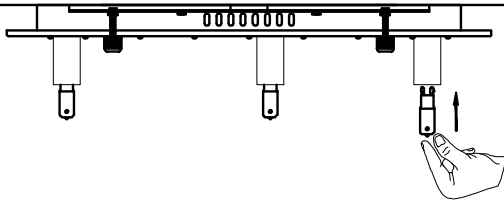

1

2

3

4

5

6

A	19PCS
B	12PCS
C	6PCS
D	1PCS

NOTE:

1:This lighting only can be used indoor .
2:Do not switch on before Assembling.
3:If you want change bulb,please switch off,and after the bulb is cold.

REF: BL10601G