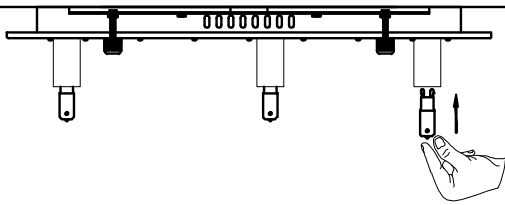

1

2

3

4

5

6

A	19PCS
B	12PCS
C	6PCS
D	1PCS

NOTE:

1: This lighting only can be used indoor .
2: Do not switch on before Assembling.
3: If you want change bulb, please switch off, and after the bulb is cold.

REF: BL10601