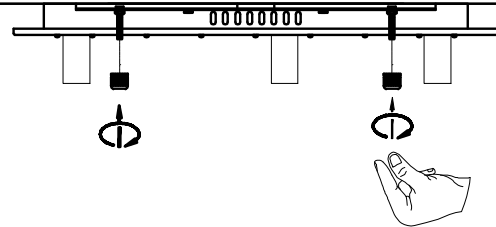

1

2

3

4

5

6

A	19PCS
B	12PCS
C	6PCS
D	1PCS

NOTE:

1: This lighting only can be used indoor .
2: Do not switch on before Assembling.
3: If you want change bulb, please switch off, and after the bulb is cold.

REF: BL10601