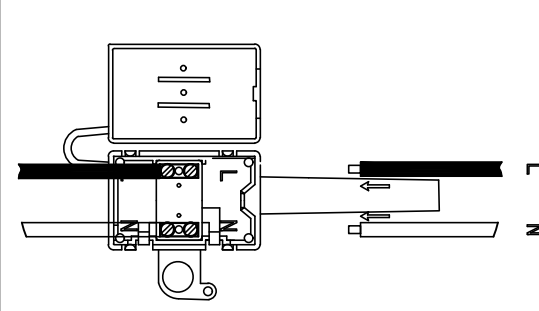

Item No: BL14204(Smoke Shade+ Clear Crystal)/BL14204S(Smoke Shade+ Smoke Crystal)/BL14211(Clear Shade+ Clear Crystal)/BL14218(Clear Shade+ Smoke Crystal)

A

1st-Pick up the Lampshade Carefully

4th-Put down the Lampshade Carefully

B

2nd-Install G9 LED Bulb-6pcs

3rd-Hang up the crystal From E to A

D

② Press the part W, push down or push up the steel rope to adjust the lamp to preferred height.

C

E