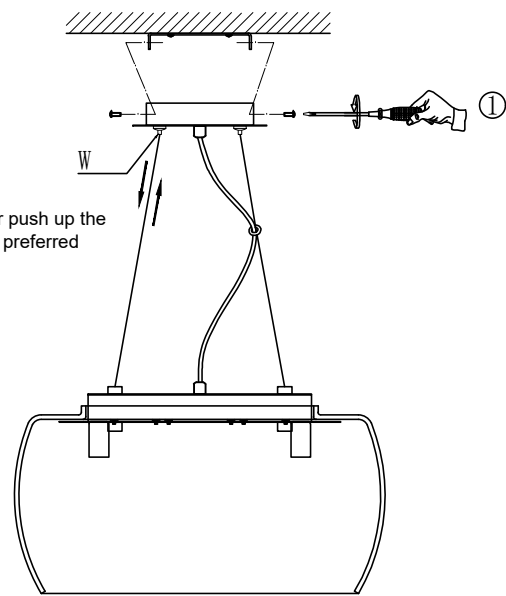

Item No: BL14204(Smoke Shade+ Clear Crystal)/BL14204S(Smoke Shade+ Smoke Crystal)/BL14211(Clear Shade+ Clear Crystal)/BL14218(Clear Shade+ Smoke Crystal)

A

1st-Pick up the Lampshade Carefully

4th-Put down the Lampshade Carefully

B

2nd-Install G9 LED Bulb-6pcs

3rd-Hang up the crystal From E to A

D

② Press the part W, push down or push up the steel rope to adjust the lamp to preferred height.

C

E