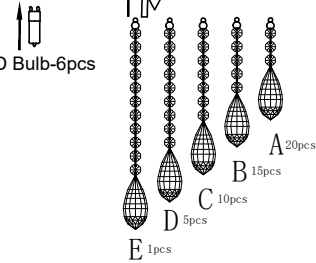

Item No: BL14204(Smoke Shade+ Clear Crystal)/BL14204S(Smoke Shade+ Smoke Crystal)/BL14211(Clear Shade+ Clear Crystal)/BL14218(Clear Shade+ Smoke Crystal)

A

1st-Pick up the Lampshade Carefully

4th-Put down the Lampshade Carefully

B

2nd-Install G9 LED Bulb-6pcs

3rd-Hang up the crystal From E to A

D

② Press the part W, push down or push up the steel rope to adjust the lamp to preferred height.

C

E