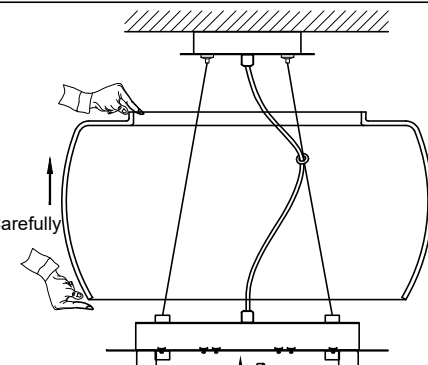

Item No: BL14204(Smoke Shade+ Clear Crystal)/BL14204S(Smoke Shade+ Smoke Crystal)/BL14211(Clear Shade+ Clear Crystal)/BL14218(Clear Shade+ Smoke Crystal)

A

1st-Pick up the Lampshade Carefully

4th-Put down the Lampshade Carefully

B

2nd-Install G9 LED Bulb-6pcs

3rd-Hang up the crystal From E to A

D

② Press the part W, push down or push up the steel rope to adjust the lamp to preferred height.

C

E