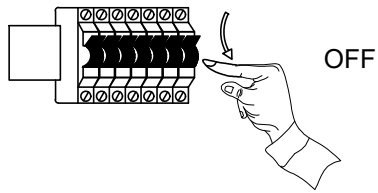

Item No: BL14204(Smoke Shade+ Clear Crystal)/BL14204S(Smoke Shade+ Smoke Crystal)/BL14211(Clear Shade+ Clear Crystal)/BL14218(Clear Shade+ Smoke Crystal)

A

1st-Pick up the Lampshade Carefully

4th-Put down the Lampshade Carefully

B

2nd-Install G9 LED Bulb-6pcs

3rd-Hang up the crystal From E to A

D

② Press the part W, push down or push up the steel rope to adjust the lamp to preferred height.

C

E