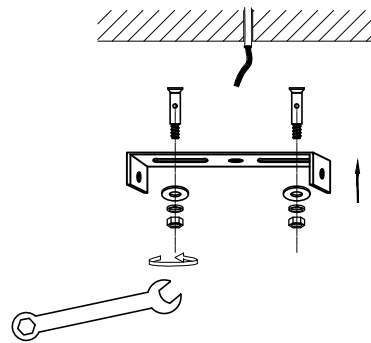

Item No: BL14204(Smoke Shade+ Clear Crystal)/BL14204S(Smoke Shade+ Smoke Crystal)/BL14211(Clear Shade+ Clear Crystal)/BL14218(Clear Shade+ Smoke Crystal)

A

1st-Pick up the Lampshade Carefully

4th-Put down the Lampshade Carefully

B

2nd-Install G9 LED Bulb-6pcs

3rd-Hang up the crystal From E to A

D

② Press the part W, push down or push up the steel rope to adjust the lamp to preferred height.

C

E