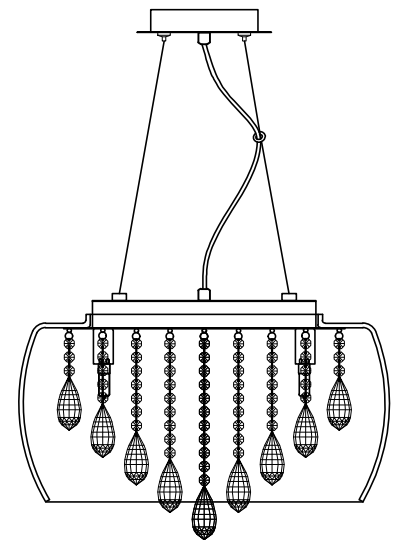

Item No: BL14204(Smoke Shade+ Clear Crystal)/BL14204S(Smoke Shade+ Smoke Crystal)/BL14211(Clear Shade+ Clear Crystal)/BL14218(Clear Shade+ Smoke Crystal)

A

1st-Pick up the Lampshade Carefully

4th-Put down the Lampshade Carefully

B

2nd-Install G9 LED Bulb-6pcs

3rd-Hang up the crystal From E to A

D

② Press the part W, push down or push up the steel rope to adjust the lamp to preferred height.

C

E