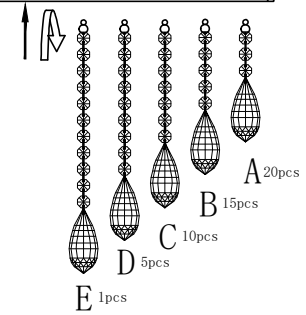

Item No: BL14203(Smoke Shade+ Clear Crystal)/BL14203S(Smoke Shade+ Smoke Crystal)

A

2nd-Hang up the crystal From A to E

D

B

C

E