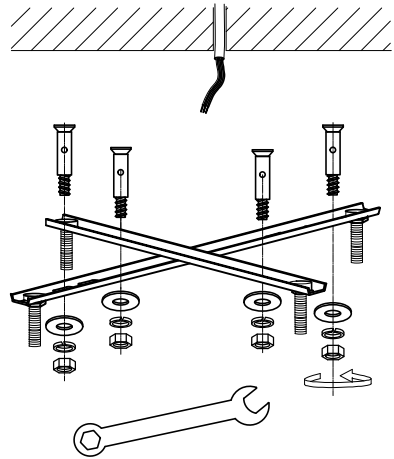

Item No: BL14203(Smoke Shade+ Clear Crystal)/BL14203S(Smoke Shade+ Smoke Crystal)

A

2nd-Hang up the crystal From A to E

D

B

C

E