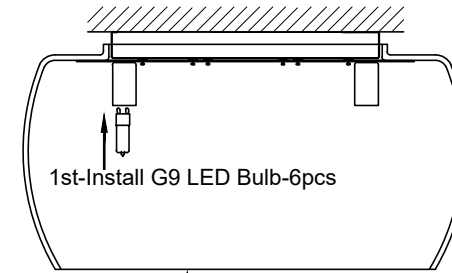

Item No: BL14203(Smoke Shade+ Clear Crystal)/BL14203S(Smoke Shade+ Smoke Crystal)

A

2nd-Hang up the crystal From A to E

D

B

C

E