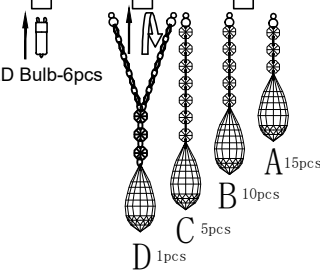

Item No: BL14202(Smoke Shade+ Clear Crystal)/BL14202S(Smoke Shade+ Smoke Crystal)/BL14209(Clear Shade+ Clear Crystal)/BL14216(Clear Shade+ Smoke Crystal)

A

1st-Pick up the Lampshade Carefully

4th-Put down the Lampshade Carefully

2nd-Install G9 LED Bulb-6pcs

3rd-Hang up the crystal From D to A

D

B

② Press the part W, push down or push up the steel rope to adjust the lamp to preferred height.

C

E