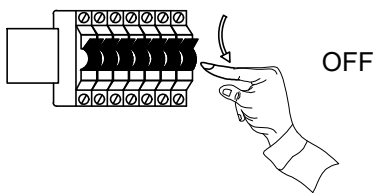

Item No: BL14202(Smoke Shade+ Clear Crystal)/BL14202S(Smoke Shade+ Smoke Crystal)/BL14209(Clear Shade+ Clear Crystal)/BL14216(Clear Shade+ Smoke Crystal)

A

1st-Pick up the Lampshade Carefully

4th-Put down the Lampshade Carefully

2nd-Install G9 LED Bulb-6pcs

3rd-Hang up the crystal From D to A

D

B

② Press the part W, push down or push up the steel rope to adjust the lamp to preferred height.

C

E