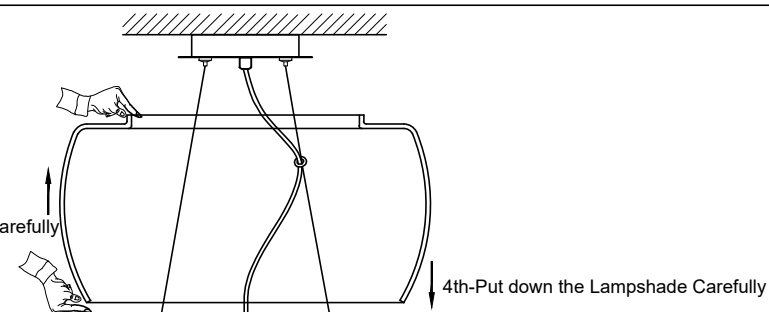

Item No: BL14202(Smoke Shade+ Clear Crystal)/BL14202S(Smoke Shade+ Smoke Crystal)/BL14209(Clear Shade+ Clear Crystal)/BL14216(Clear Shade+ Smoke Crystal)

A

1st-Pick up the Lampshade Carefully

4th-Put down the Lampshade Carefully

2nd-Install G9 LED Bulb-6pcs

3rd-Hang up the crystal From D to A

D

B

② Press the part W, push down or push up the steel rope to adjust the lamp to preferred height.

C

E