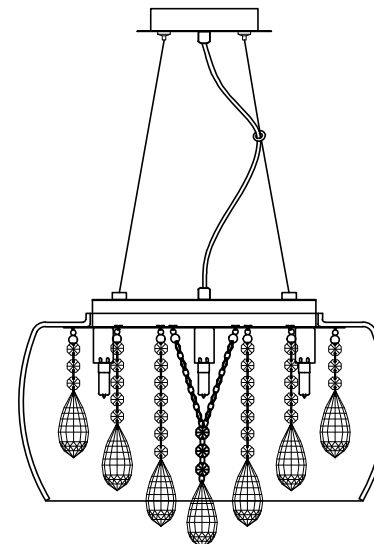

Item No: BL14202(Smoke Shade+ Clear Crystal)/BL14202S(Smoke Shade+ Smoke Crystal)/BL14209(Clear Shade+ Clear Crystal)/BL14216(Clear Shade+ Smoke Crystal)

A

1st-Pick up the Lampshade Carefully

4th-Put down the Lampshade Carefully

2nd-Install G9 LED Bulb-6pcs

3rd-Hang up the crystal From D to A

D

B

② Press the part W, push down or push up the steel rope to adjust the lamp to preferred height.

C

E