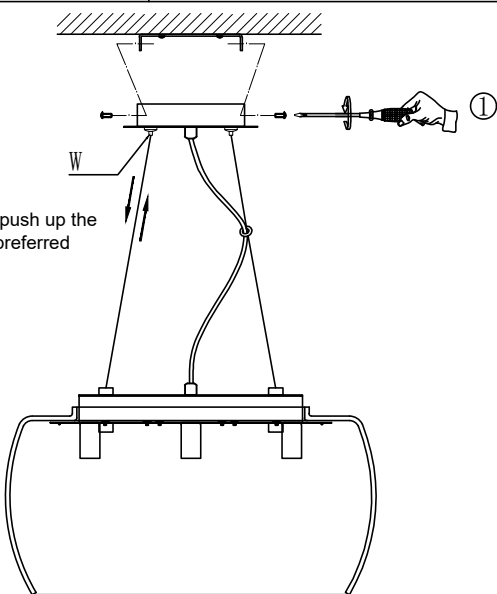

Item No: BL14202(Smoke Shade+ Clear Crystal)/BL14202S(Smoke Shade+ Smoke Crystal)/BL14209(Clear Shade+ Clear Crystal)/BL14216(Clear Shade+ Smoke Crystal)

A

1st-Pick up the Lampshade Carefully

4th-Put down the Lampshade Carefully

2nd-Install G9 LED Bulb-6pcs

3rd-Hang up the crystal From D to A

D

B

② Press the part W, push down or push up the steel rope to adjust the lamp to preferred height.

C

E