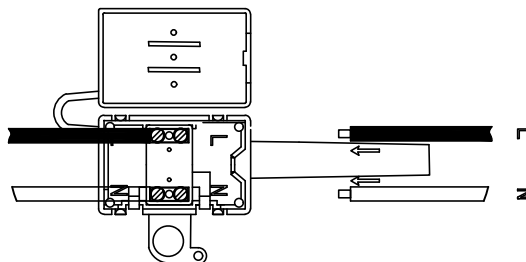

Item No: BL14202(Smoke Shade+ Clear Crystal)/BL14202S(Smoke Shade+ Smoke Crystal)/BL14209(Clear Shade+ Clear Crystal)/BL14216(Clear Shade+ Smoke Crystal)

A

1st-Pick up the Lampshade Carefully

4th-Put down the Lampshade Carefully

2nd-Install G9 LED Bulb-6pcs

3rd-Hang up the crystal From D to A

D

B

② Press the part W, push down or push up the steel rope to adjust the lamp to preferred height.

C

E