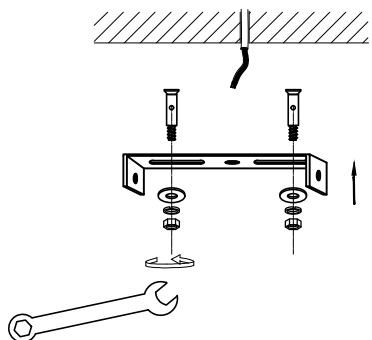

Item No: BL14202(Smoke Shade+ Clear Crystal)/BL14202S(Smoke Shade+ Smoke Crystal)/BL14209(Clear Shade+ Clear Crystal)/BL14216(Clear Shade+ Smoke Crystal)

A

1st-Pick up the Lampshade Carefully

4th-Put down the Lampshade Carefully

2nd-Install G9 LED Bulb-6pcs

3rd-Hang up the crystal From D to A

D

B

② Press the part W, push down or push up the steel rope to adjust the lamp to preferred height.

C

E