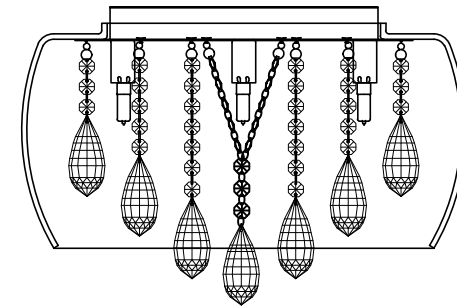

Item No: BL14201(Smoke Shade+ Clear Crystal)/BL14201S(Smoke Shade+ Smoke Crystal)

A

1st-Install G9 LED Bulb-6pcs

2nd-Hang up the crystal From A to D

B

C

D

E