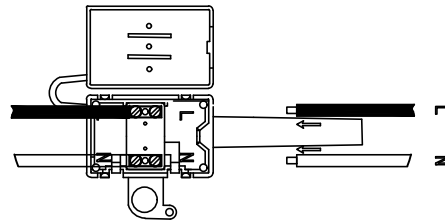

Item No: BL14201(Smoke Shade+ Clear Crystal)/BL14201S(Smoke Shade+ Smoke Crystal)

A

1st-Install G9 LED Bulb-6pcs

2nd-Hang up the crystal From A to D

B

C

D

E