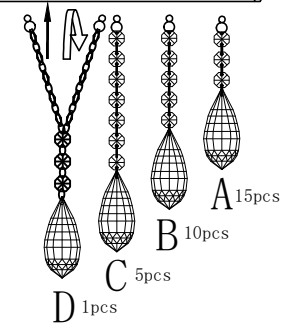

Item No: BL14201(Smoke Shade+ Clear Crystal)/BL14201S(Smoke Shade+ Smoke Crystal)

A

1st-Install G9 LED Bulb-6pcs

2nd-Hang up the crystal From A to D

B

C

D

E