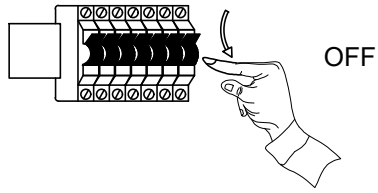

Item No: BL14201(Smoke Shade+ Clear Crystal)/BL14201S(Smoke Shade+ Smoke Crystal)

A

1st-Install G9 LED Bulb-6pcs

2nd-Hang up the crystal From A to D

B

C

D

E