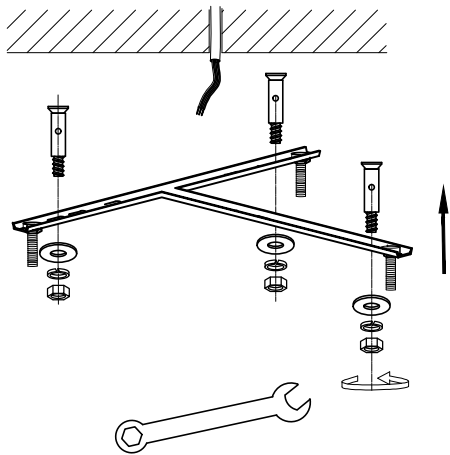

Item No: BL14201(Smoke Shade+ Clear Crystal)/BL14201S(Smoke Shade+ Smoke Crystal)

A

1st-Install G9 LED Bulb-6pcs

2nd-Hang up the crystal From A to D

B

C

D

E