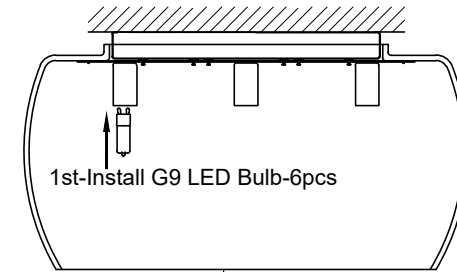

Item No: BL14201(Smoke Shade+ Clear Crystal)/BL14201S(Smoke Shade+ Smoke Crystal)

A

1st-Install G9 LED Bulb-6pcs

2nd-Hang up the crystal From A to D

B

C

D

E