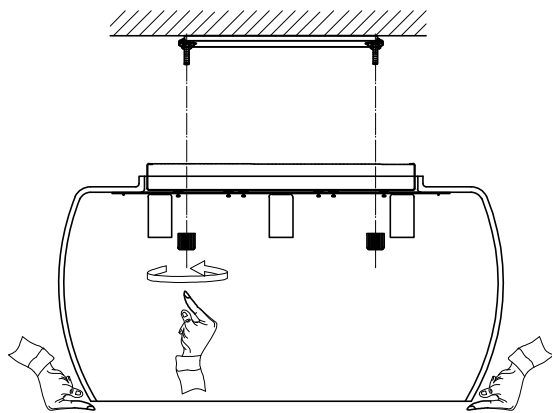

Item No: BL14201(Smoke Shade+ Clear Crystal)/BL14201S(Smoke Shade+ Smoke Crystal)

A

1st-Install G9 LED Bulb-6pcs

2nd-Hang up the crystal From A to D

B

C

D

E