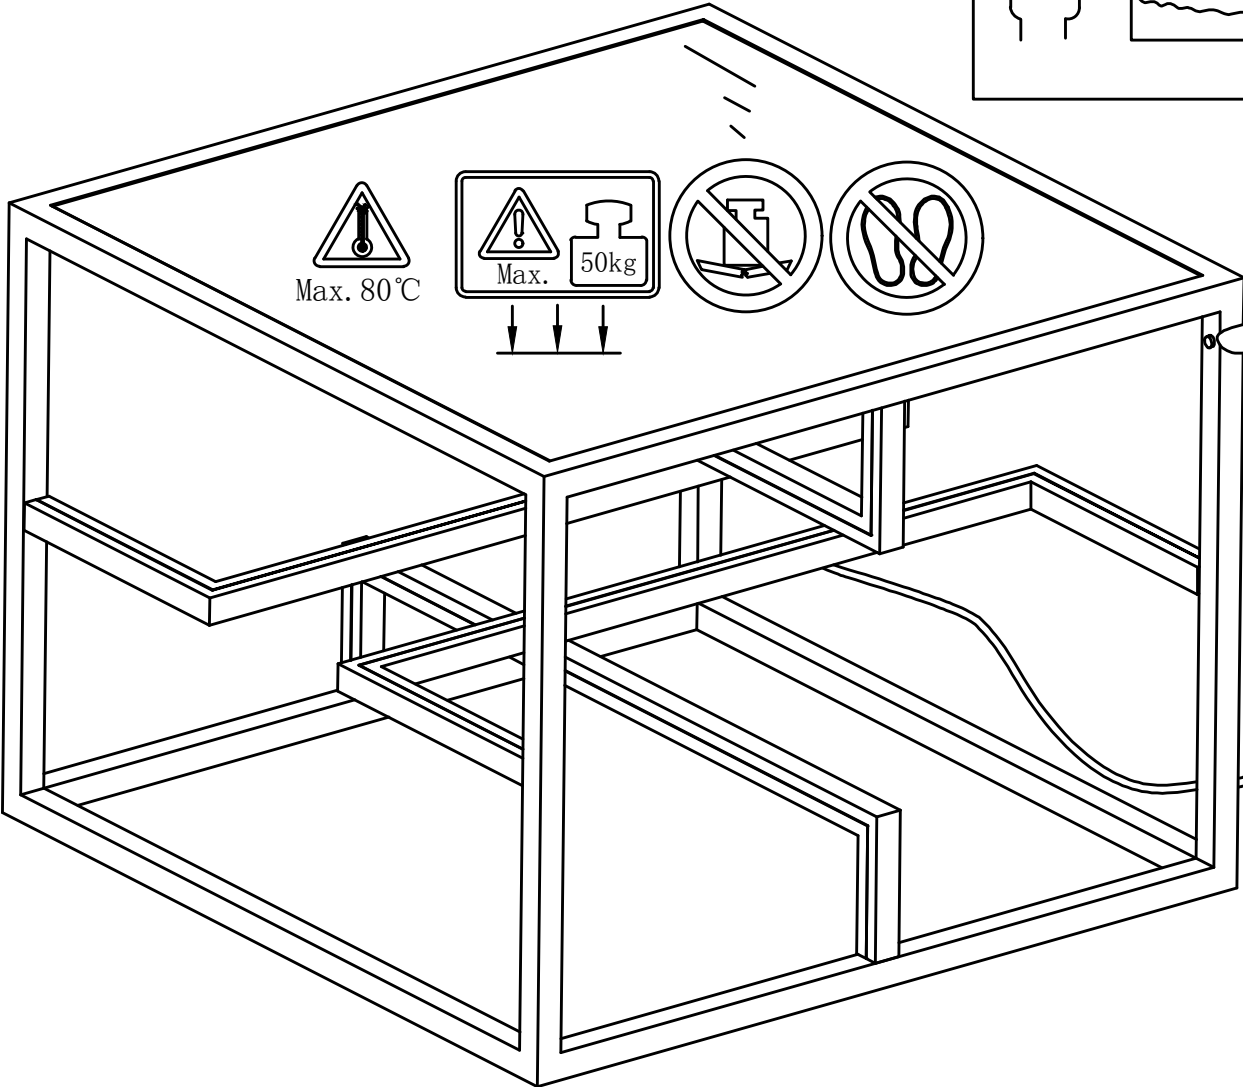

1208 - LED COFFEE TABLE

③

Touch Dimmer Switch

②

①