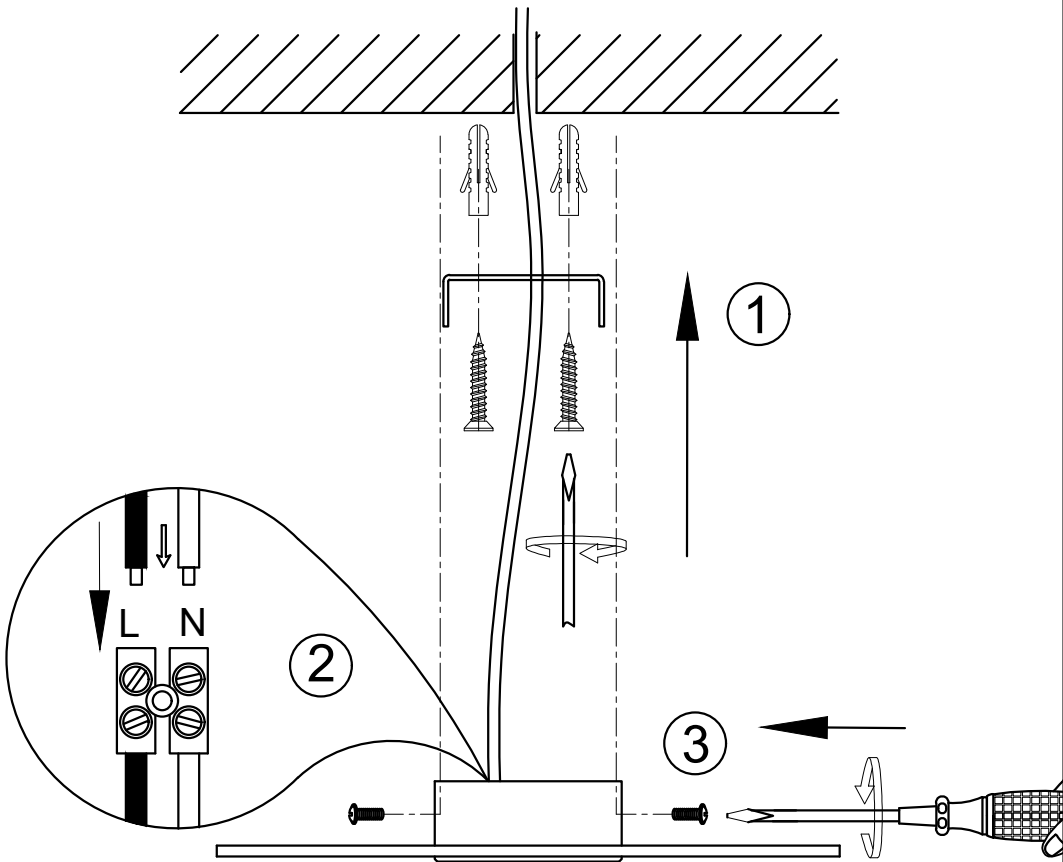

INSTRUCTIONS

NOTE:

- 1: This lamp can be used indoor only.
- 2: Power off before installation.

REF:1197