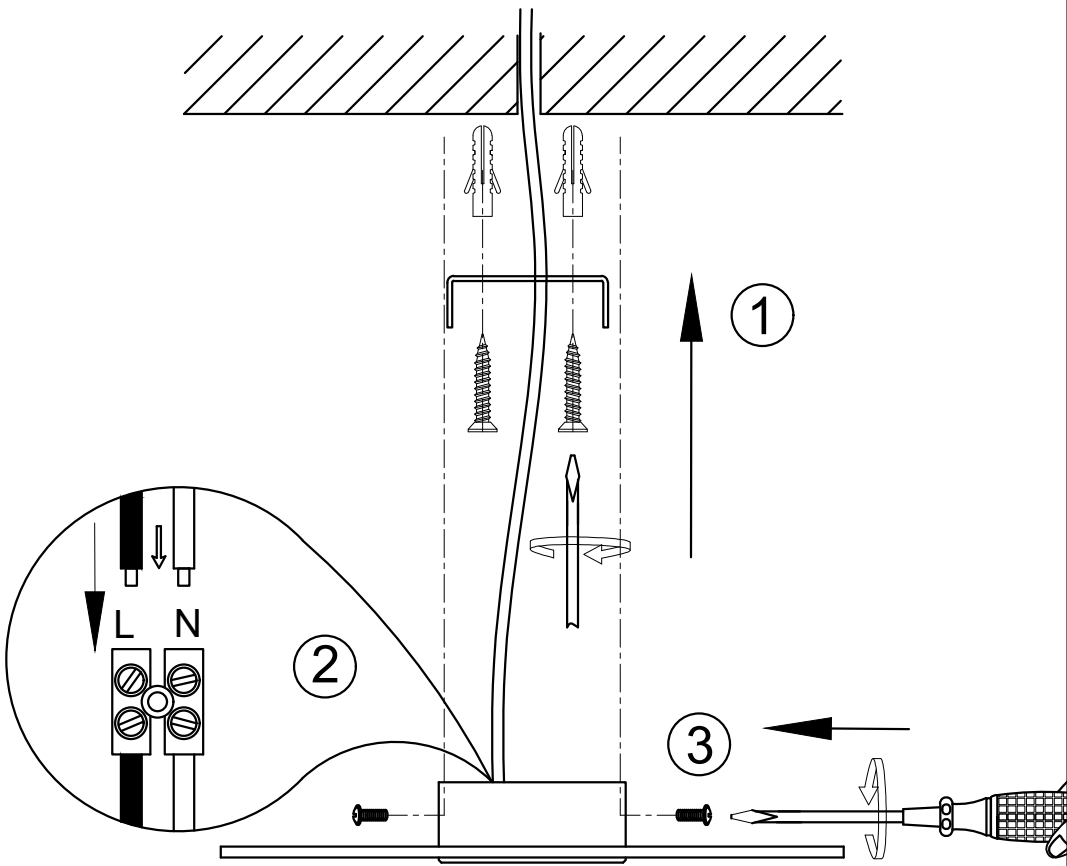

INSTRUCTIONS

NOTE:
1: This lamp can be used indoor only.
2: Power off before installation.

REF:1196