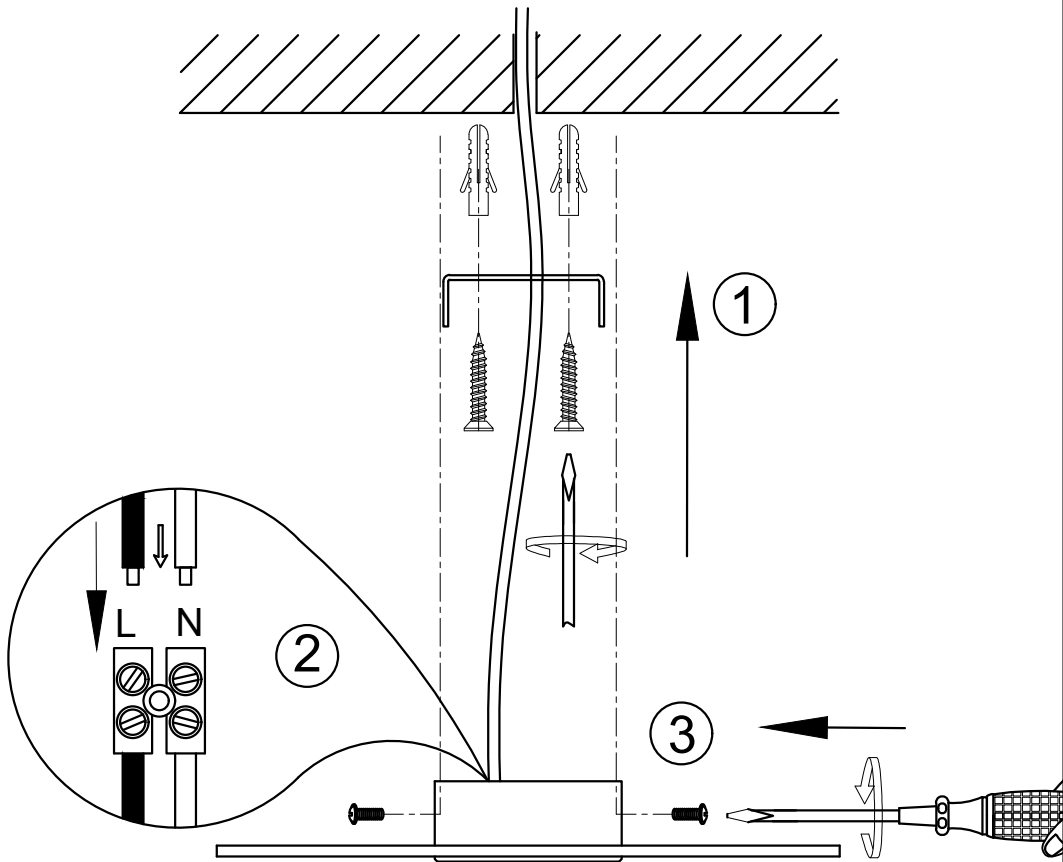

INSTRUCTIONS

1

2

3

NOTE:

- 1: This lamp can be used indoor only.
- 2: Power off before installation.

REF:1195